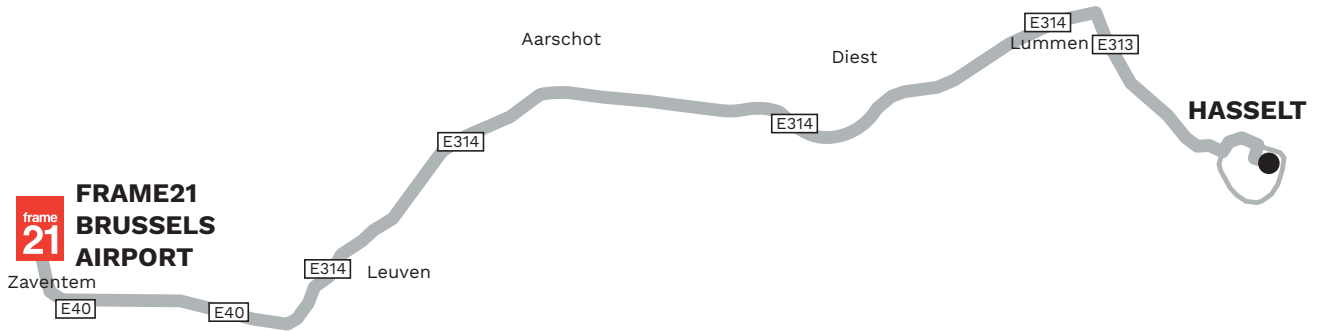

You come from:

 **ZAVENTEM DORP**

- Walk for 15 minutes (follow google maps for this)
-  Or take bus **272**

Travel directions

frame
21

You come from:
ANTWERP

You come from:
MECHELEN

Travel directions

frame
21

You come from:
HASSELT

Shuttlebus schedule

WEEK

SCHEDULE OF THE SHUTTLE BETWEEN CORPORATE VILLAGE, CROWNE PLAZA, JOHNSON&JOHNSON AIRPORT PLAZA, NOVOTEL AIRPORT AND TERMINAL AIRPORT 2018

TERMINAL AIRPORT		6:15	6:45	7:15	7:45	8:15	8:45	9:15	9:45	10:15	10:45	11:15	11:45	12:15
AIRPORT PLAZA		6:21	6:51	7:21	7:51	8:21	8:51	9:21	9:51	10:21	10:51	11:21	11:51	12:21
JOHNSON&JOHNSON		6:22	6:52	7:22	7:52	8:22	8:52	9:22	9:52	10:22	10:52	11:22	11:52	12:22
STOP DE LIJN CV		6:24	6:54	7:24	7:54	8:24	8:54	9:24	9:54	10:24	10:54	11:24	11:54	12:24
CROWNE PLAZA	6:00	6:30	7:00	7:30	8:00	8:30	9:00	9:30	10:00	10:30	11:00	11:30	12:00	12:30
NOVOTEL AIRPORT	6:05	6:35	7:05	7:35	8:05	8:35	9:05	9:35	10:05	10:35	11:05	11:35	12:05	12:35
TERMINAL AIRPORT	6:10	6:40	7:10	7:40	8:10	8:40	9:10	9:40	10:10	10:40	11:10	11:40	12:10	12:40

TERMINAL AIRPORT	19:45	20:15	20:45	21:15	21:45	22:15	22:45
NOVOTEL AIRPORT	19:51	20:21	20:51	21:21	21:51	22:21	22:51
AIRPORT PLAZA	19:56	20:26	20:56	21:26	21:56	22:26	22:56
CROWNE PLAZA	20:00	20:30	21:00	21:30	22:00	22:30	23:00
JOHNSON&JOHNSON	20:02	20:32	21:02	21:32	22:02	22:32	
STOP DE LIJN CV	20:05	20:35	21:05	21:35	22:05	22:35	
TERMINAL AIRPORT	20:11	20:41	21:11	21:41	22:11	22:41	