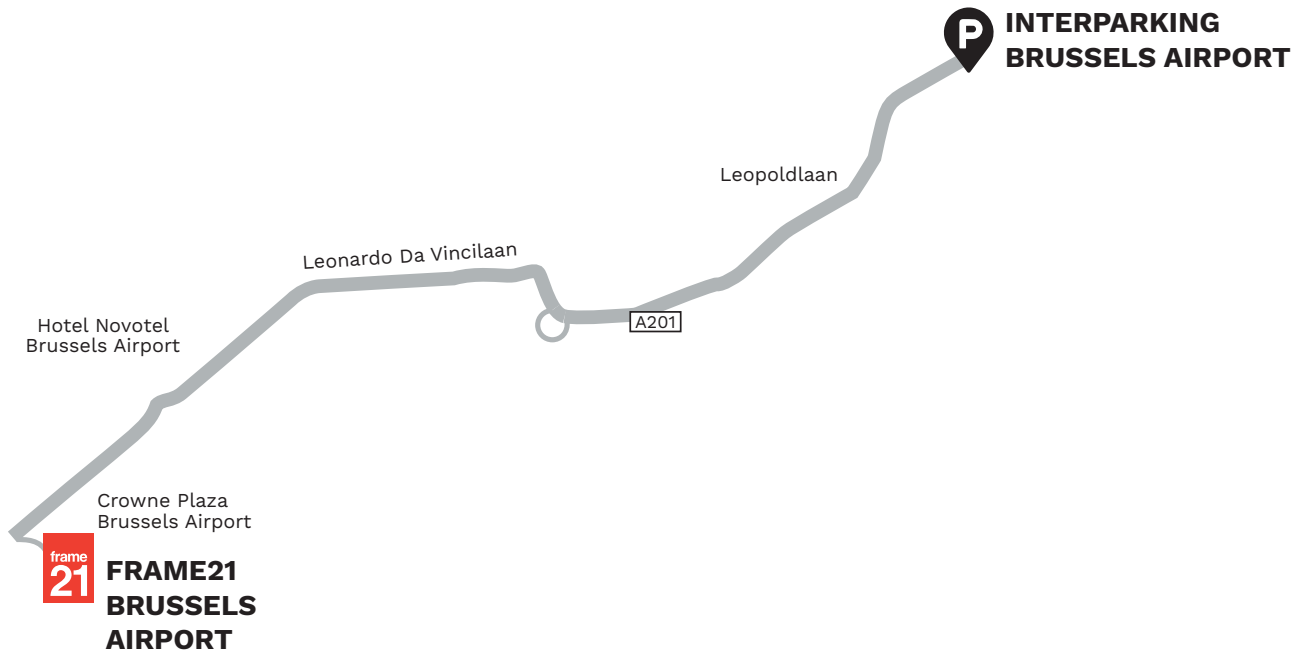

Travel directions

You come from:

 **BRUSSELS AIRPORT**

- Take the **taxi** or the **shuttle bus** (transport schedule in attachment)
- Take the **bus**:
Zaventem Airport platform A
 Bus **471** Zaventem – Brussels
(Stop code 305558)
Take the bus for 6 min. (4 stops) until **Zaventem Da Vinci**.
From here it is a 1 min. **walk** (87m.) to **Frame21 Brussels Airport**.
- By **car** it is about 8 minutes away (depending on traffic)

You come from:

 **ZAVENTEM DORP**

- Walk for 15 minutes (follow google maps for this)
-  Or take bus **272**

Travel directions

frame
21

You come from:
ANTWERP

You come from:
MECHELEN

Travel directions

frame
21

You come from:
HASSELT

Shuttlebus schedule

WEEK

SCHEDULE OF THE SHUTTLE BETWEEN CORPORATE VILLAGE, CROWNE PLAZA, JOHNSON&JOHNSON AIRPORT PLAZA, NOVOTEL AIRPORT AND TERMINAL AIRPORT 2018

TERMINAL AIRPORT		6:15	6:45	7:15	7:45	8:15	8:45	9:15	9:45	10:15	10:45	11:15	11:45	12:15
AIRPORT PLAZA		6:21	6:51	7:21	7:51	8:21	8:51	9:21	9:51	10:21	10:51	11:21	11:51	12:21
JOHNSON&JOHNSON		6:22	6:52	7:22	7:52	8:22	8:52	9:22	9:52	10:22	10:52	11:22	11:52	12:22
STOP DE LIJN CV		6:24	6:54	7:24	7:54	8:24	8:54	9:24	9:54	10:24	10:54	11:24	11:54	12:24
CROWNE PLAZA	6:00	6:30	7:00	7:30	8:00	8:30	9:00	9:30	10:00	10:30	11:00	11:30	12:00	12:30
NOVOTEL AIRPORT	6:05	6:35	7:05	7:35	8:05	8:35	9:05	9:35	10:05	10:35	11:05	11:35	12:05	12:35
TERMINAL AIRPORT	6:10	6:40	7:10	7:40	8:10	8:40	9:10	9:40	10:10	10:40	11:10	11:40	12:10	12:40

TERMINAL AIRPORT	19:45	20:15	20:45	21:15	21:45	22:15	22:45
NOVOTEL AIRPORT	19:51	20:21	20:51	21:21	21:51	22:21	22:51
AIRPORT PLAZA	19:56	20:26	20:56	21:26	21:56	22:26	22:56
CROWNE PLAZA	20:00	20:30	21:00	21:30	22:00	22:30	23:00
JOHNSON&JOHNSON	20:02	20:32	21:02	21:32	22:02	22:32	
STOP DE LIJN CV	20:05	20:35	21:05	21:35	22:05	22:35	
TERMINAL AIRPORT	20:11	20:41	21:11	21:41	22:11	22:41	